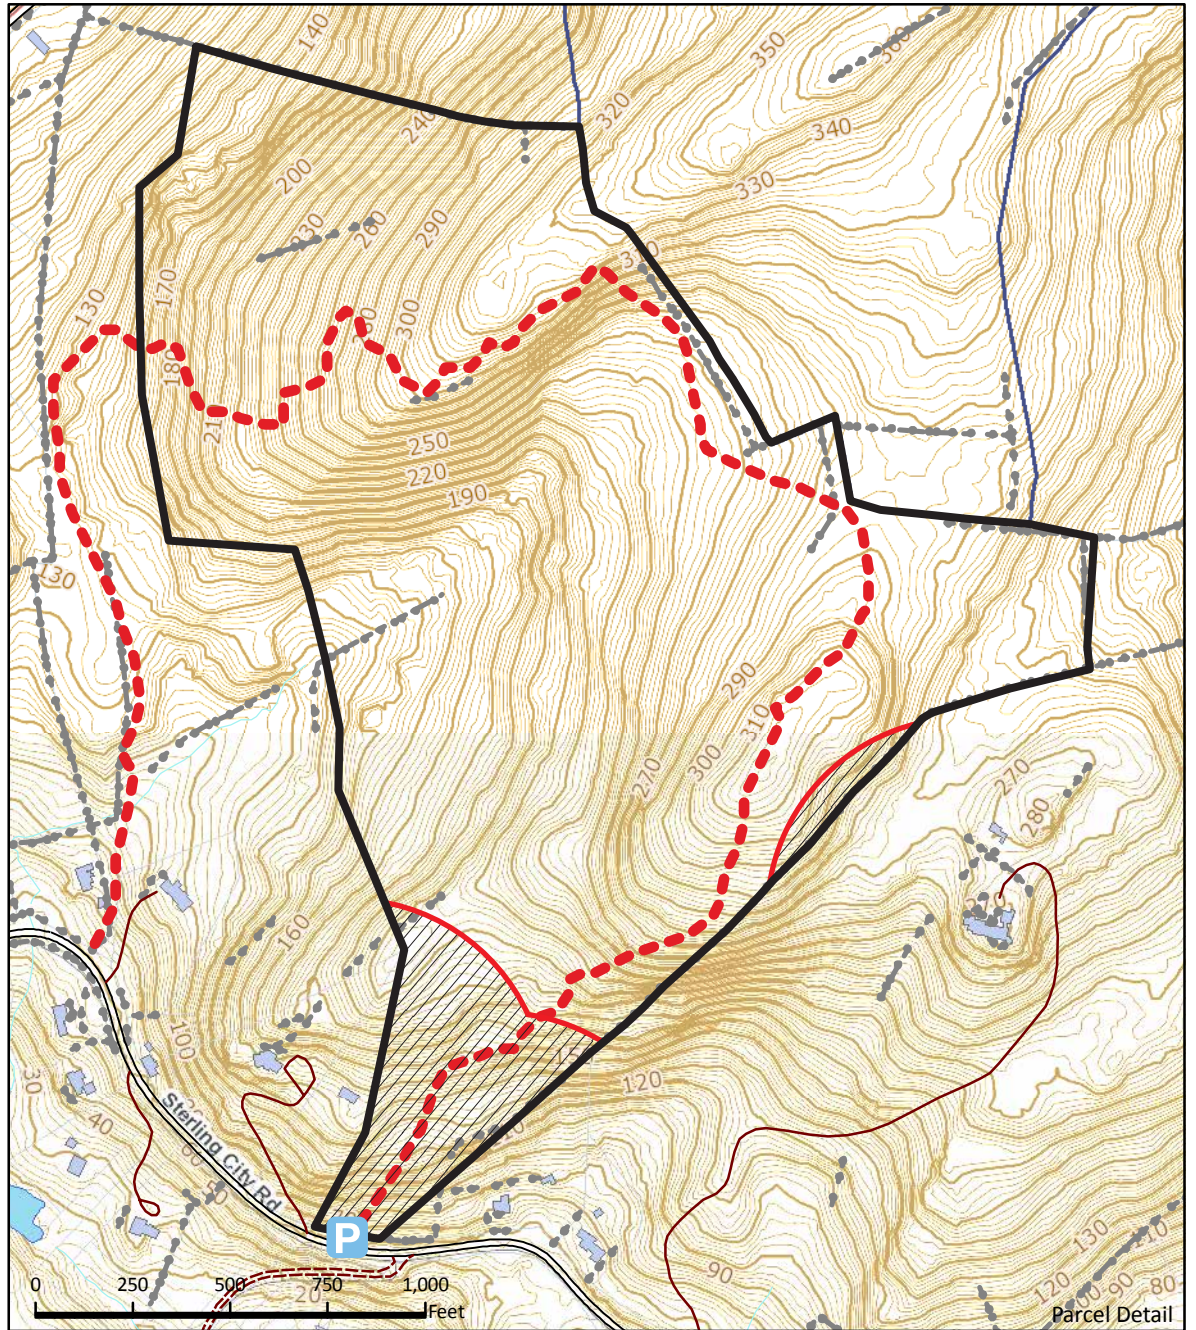

Lyme, CT

**Legend**

- Red Trail
- Preserve boundary
- Buildings
- Property Lines
- Driveway
- Stonewall
- Streams
- Wetlands
- Parking

**Lyme Land Conservation Trust**  
**Plimpton Preserve Hunting Map**

*Notes: For general reference only. Not a legal survey.*

<b>Plimpton Preserve</b>
Drawn By: LSN, update WBH
Date: 9/5/19